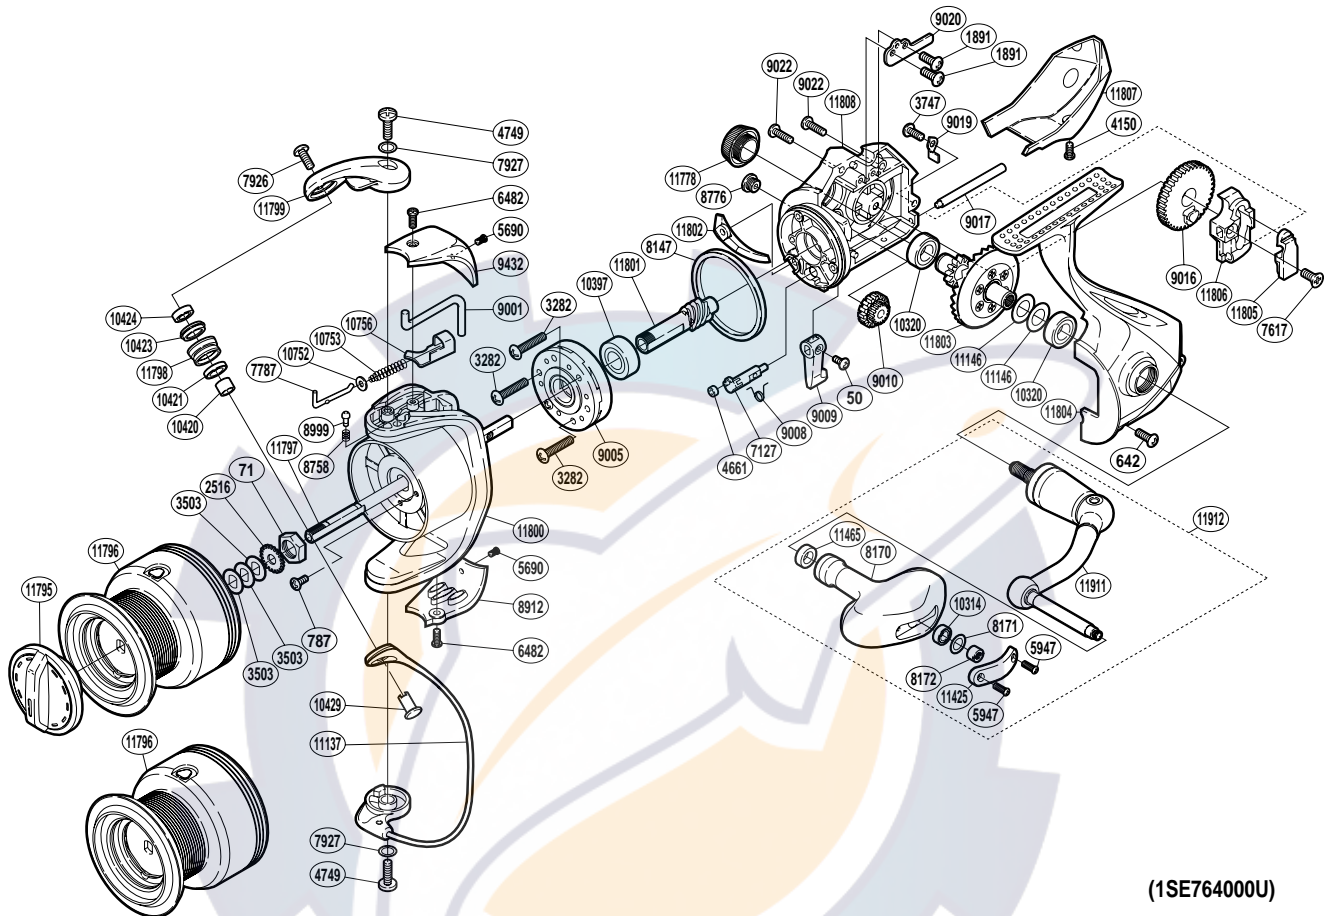

SHIMANO

SAROS S A-RB

SAR-4000F

(1SE764000U)

Part No.	Description	Part No.	Description	Part No.	Description
RD 0050	Screw	RD 8758	Click Spring	RD10753	Bail Spring
RD 0071	Rotor Nut	RD 8776	Oil Cap	RD10756	Bail Spring Seat
RD 0642	Screw	RD 8912	Bail Hold Support Guard	RD11137	Bail Assembly
RD 0787	Screw	RD 8999	Click Pin	RD11146	Washer
RD 1891	Screw	RD 9001	Bail Trip Lever	RD11425	Handle Knob I.D. Plate
RD 2516	Spool Support	RD 9005	Roller Clutch Assembly	RD11465	Handle Knob Shaft Collar
RD 3282	Screw	RD 9008	Anti-Reverse Cam Spring	RD11778	Handle Screw Cap
RD 3503	Spool Washer	RD 9009	Anti-Reverse Lever	RD11795	Drag Knob
RD 3747	Screw	RD 9010	Idle Gear	RD11796	Spool Assembly
RD 4150	Screw	RD 9016	Oscillating Gear	RD11797	Main Shaft
RD 4661	Anti-Reverse Cam Ring	RD 9017	Oscillating Guide	RD11798	Line Roller
RD 4749	Screw	RD 9019	Oscillating Guide Retainer	RD11799	Bail Arm
RD 5690	Screw	RD 9020	Oscillating Guide Plate	RD11800	Rotor
RD 5947	Screw	RD 9022	Screw	RD11801	Pinion Gear
RD 6482	Screw	RD 9432	Bail Spring Cover	RD11802	Bail Trip Strike
RD 7127	Anti-Reverse Cam	RD10314	Ball Bearing	RD11803	Drive Gear
RD 7617	Screw	RD10320	Ball Bearing	RD11804	Side Cover
RD 7787	Bail Spring Guide A	RD10397	Ball Bearing	RD11805	Oscillating Slider Inner
RD 7926	Screw	RD10420	Bearing Spacer	RD11806	Oscillating Slider
RD 7927	Washer	RD10421	Line Roller Collar	RD11807	Rear Protector
RD 8147	Friction Ring	RD10423	Line Roller Bushing	RD11808	Body
RD 8170	Handle Knob	RD10424	Ball Bearing	RD11911	Handle Shank Assembly
RD 8171	Washer	RD10429	Line Roller Support	RD11912	Handle Assembly
RD 8172	Handle Knob Nut	RD10752	Spring Guide A Support		